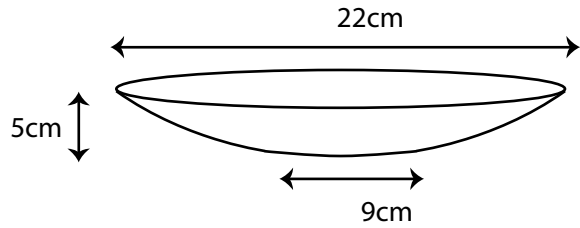

candy | smoke, chocolate,
gold, lime, pink & white

river | smoke, chocolate, teal
& white

rainbow | tangerine, green,
lime, purple, pink, teal &
gold

product dimensions

EB2
top width 22cm
height 5cm
base width 9cm
available all colours

EB3
top width 30cm
height 7cm
base width 13cm
available all colours

EB4
top width 36cm
height 9cm
base width 16cm
available all colours

info@gonerural.co.sz

+268 2550 4936

Gone Rural Swaziland
Mandela's Centre
Malkerns
PO BOX 446
Swaziland