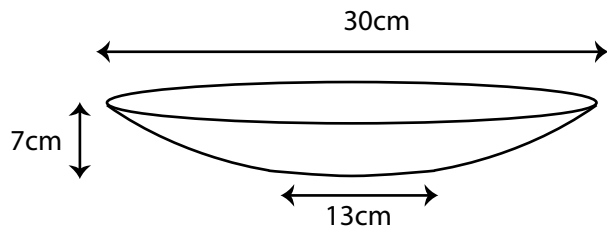

candy | smoke, chocolate,
gold, lime, pink & white

river | smoke, chocolate, teal
& white

rainbow | tangerine, green,
lime, purple, pink, teal &
gold

product dimensions

EB2
top width 22cm
height 5cm
base width 9cm
available all colours

EB3
top width 30cm
height 7cm
base width 13cm
available all colours

EB4
top width 36cm
height 9cm
base width 16cm
available all colours

info@gonerural.co.sz

+268 2550 4936

Gone Rural Swaziland
Mandela's Centre
Malkerns
PO BOX 446
Swaziland