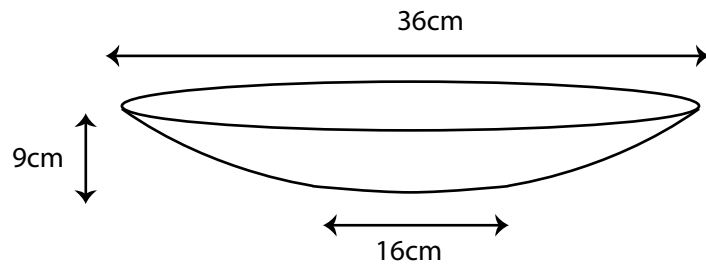

candy | smoke, chocolate,
gold, lime, pink & white

river | smoke, chocolate, teal
& white

rainbow | tangerine, green,
lime, purple, pink, teal &
gold

product dimensions

EB2
top width 22cm
height 5cm
base width 9cm
available all colours

EB3
top width 30cm
height 7cm
base width 13cm
available all colours

EB4
top width 36cm
height 9cm
base width 16cm
available all colours

info@gonerural.co.sz

+268 2550 4936

Gone Rural Swaziland
Mandela's Centre
Malkerns
PO BOX 446
Swaziland